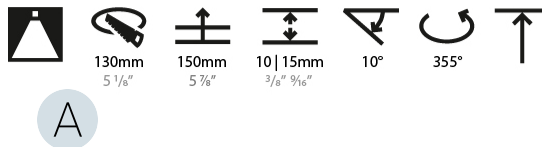

PHYSICAL

Shape: Round
Diameter (mm): 139
Diameter (in): 5 1/2
Height (mm): 137
Height (in): 5 3/8
Ceiling Thickness (mm): 10 / 12.5 / 15
Ceiling Thickness (in): 3/8 or 1/2 or 9/16
Min. Recessing Depth (mm): 150
Min. Recessing Depth (in): 5 7/8
Light Distribution: Adjustable / Downlight
Weight (kg): 0.856
Weight (lbs): 1.89
Fixture Finish: SSR / BKV / CWI / CRY / HAB / UFT / ITA / RUA / FTG / MYG / LOD / PUS / FRO / FUP / KIA / POP / BLS / SPG / MEY / GOH / GUM / CHC / COM / ABZ / JAG / OBR / MOS / ROR
Fixture Material: Aluminum Die Cast
Cut-out Measurements: 130mm / 5 1/8"

ELECTRICAL

Lamp Type: LED (Zhaga Standard)
Input Wattage (W): 28.6
Total Output Wattage (W): 26
Dimming: Tri-Mode (Non-Dimming and Phase Dimming (120Vac only) and 0-10V Dimming)
Driver Included: No
Driver Location: Recessed Housing
Driver Type: Constant Current - Universal
Driver Class: Class 2
Housing: See components
Input Voltage (V): 120 - 277
Constant Current (MA): 700

LED

Number of LEDs: 1
Color Temperature (°K): 2700 / 3000 / 3500 / 4000
Max. Delivered Lumen (lm): 1890 / 1930 / 2028 / 2070
Nominal Lumen (lm): 3210 / 3290 / 3459 / 3530
CRI: >90 CRI
Efficiency (%): 0.631
Lamp Life (hrs): 50000

OPTICAL

Reflector: 20 / 25 / 40
Adjustability: Rotational 355°; Tilt 10°

RATINGS AND CERTIFICATIONS

Certified By: Certified for North American Standards
IP rating: IP54